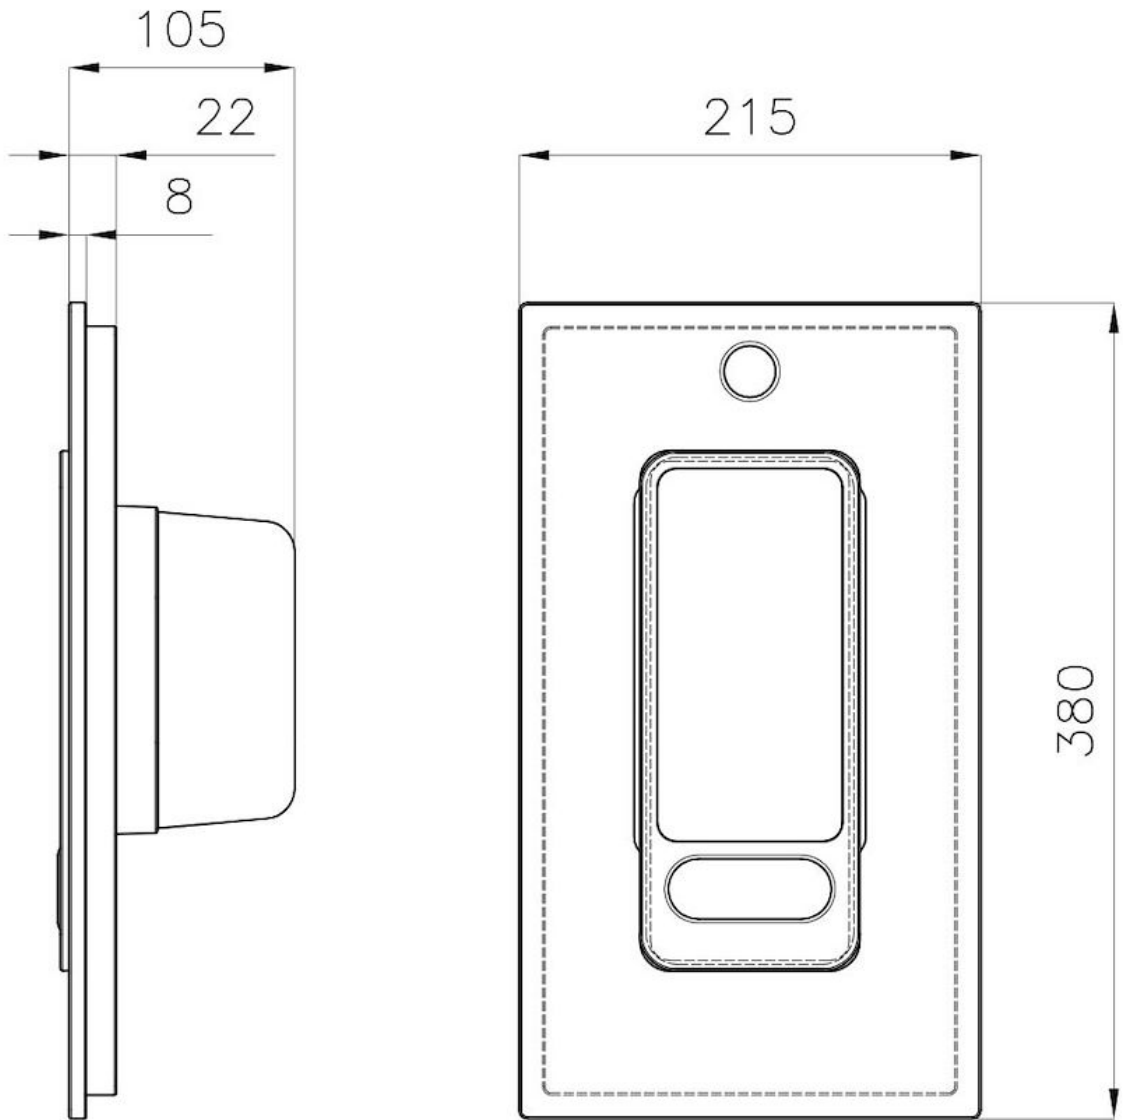

Grating kit complete with ring support and food collection tray

Accessories

Code: 8159 101

DETAILS

Product notes

WARNING:

On several models of sinks it's only usable in combination with the accessory 8644101

Sink accessories

HDPE cutting boards and kit

Dimensions

21,5x38 cm
8 15/32"x14 61/64"

TECHNICAL DATA

OPTIONAL ACCESSORIES

**FINALMENTE, THE TOP OUTDOOR
EXPERIENCE**